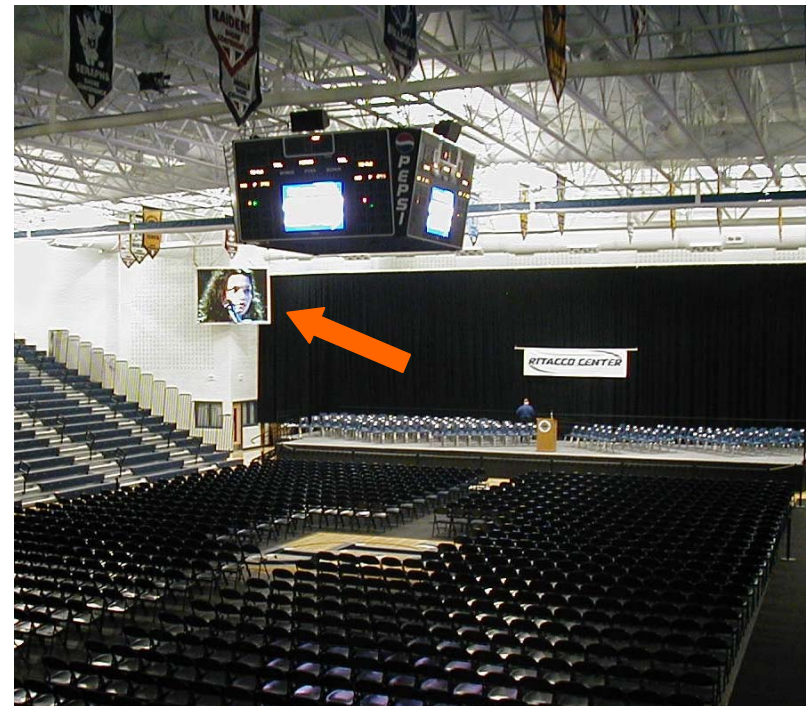

Sports & Entertainment Sponsor Sales

John Gulluscio
President

8' x 12' Back Wall Sign

Video Boards

CORPORATE MARKETING ASSOCIATES
63 Galloping Circle • Belford, NJ 07718
Ph: 732-673-1799 • Fax: 732-495-1544
Email: JGCMA@COMCAST.NET